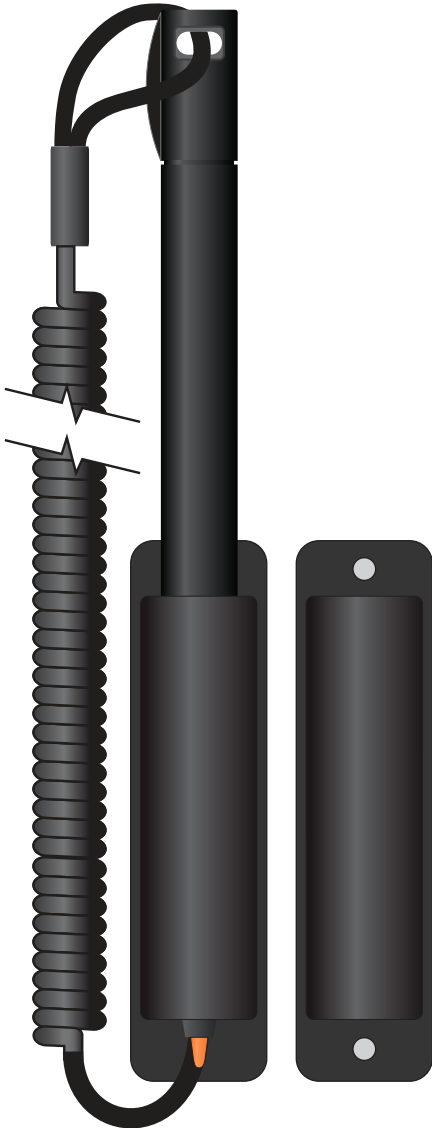

## StylusMart Item 1100-40/41 Product Specification Sheet

**Description** Pilot T1100 resistive touchscreen stylus with coiled tether and mounted holder

### Barrel

Material ABS  
Color Black

### Tip

Type GlideTip™  
Material Proprietary blend of polymers  
Color Orange  
Hardness Rockwell R60

**Dimension** Stylus: 5.50" (14cm) L x 0.39" (1cm) dia. (approx.)

**Weight** Stylus: 0.30 ounces (8.5g)

### Mounted Holder

Molded plastic with tether permanently attached  
1100-40 has adhesive foam tape on the back for mounting on smooth flat surfaces  
1100-41 has holes at the top and bottom for screw mounting (screws not included)