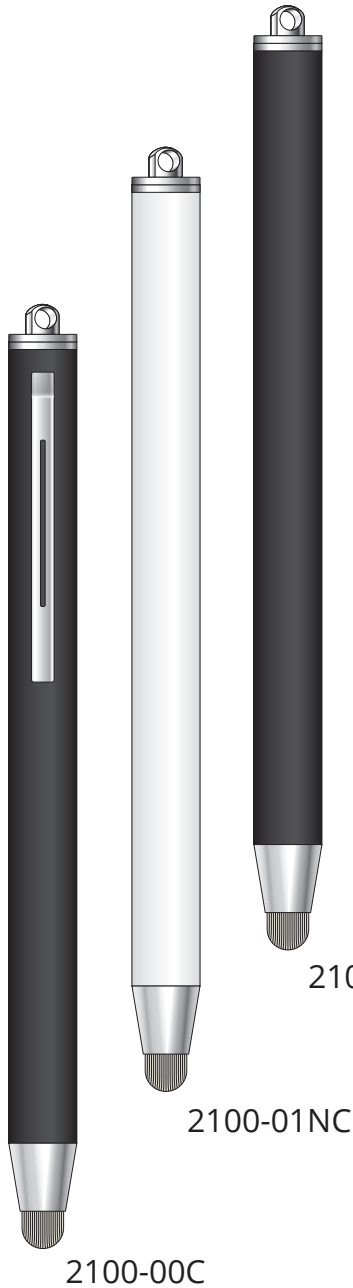

StylusMart Item 2100-00/01 Product Specification Sheet

Description	Passive capacitive touchscreen stylus with replaceable mesh tip
Barrel	
Material	Painted metal
Color	Black (with or without pocket clip), or white (without pocket clip)
Tip	
Type	Passive capacitive
Material	Proprietary blend of fibers
Color	Metallic silver
Dimensions	Stylus: 4.9" (12.5cm) L x 0.35" (.90cm) dia. Tip diameter: 5.8mm
Weight	Stylus: .30 ounces (8.6g)
Unique Features	<ul style="list-style-type: none"> • Replaceable tip (item 2100-25)